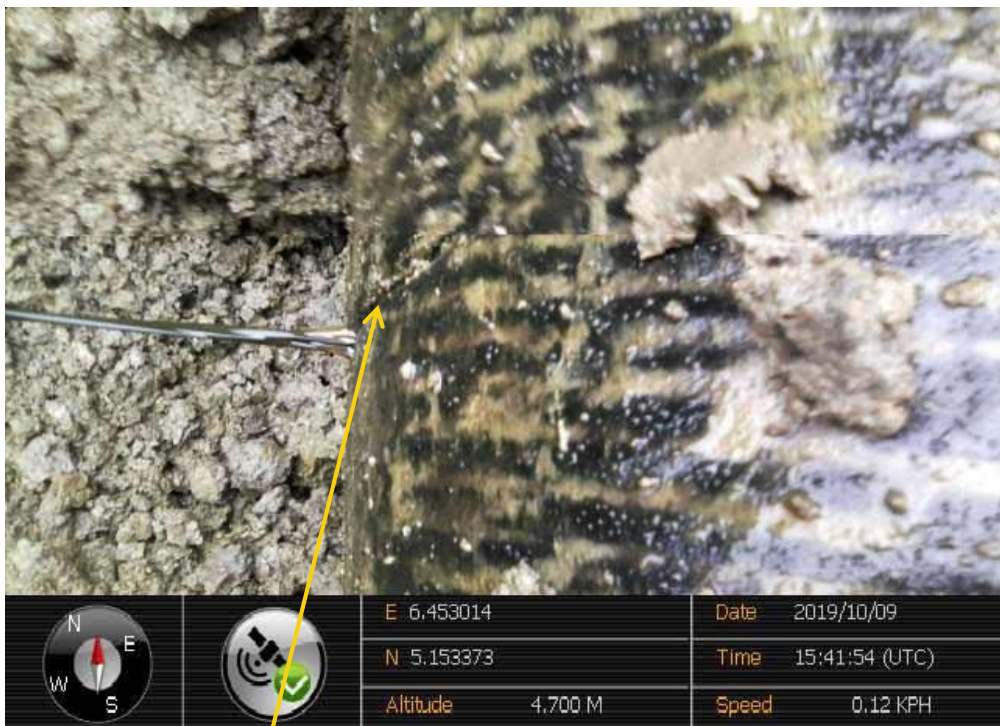

Overview: Part of spill impact on 14" Okordia - Rumuekpe Pipeline Right of Way at Ikarama
 Picture was taken during Joint Investigation of 9th October 2019.

Close-up: Hack Saw Cut on 14" Okordia - Rumuekpe Pipeline at Ikarama. Picture was taken during Joint Investigation of 9th October 2019.