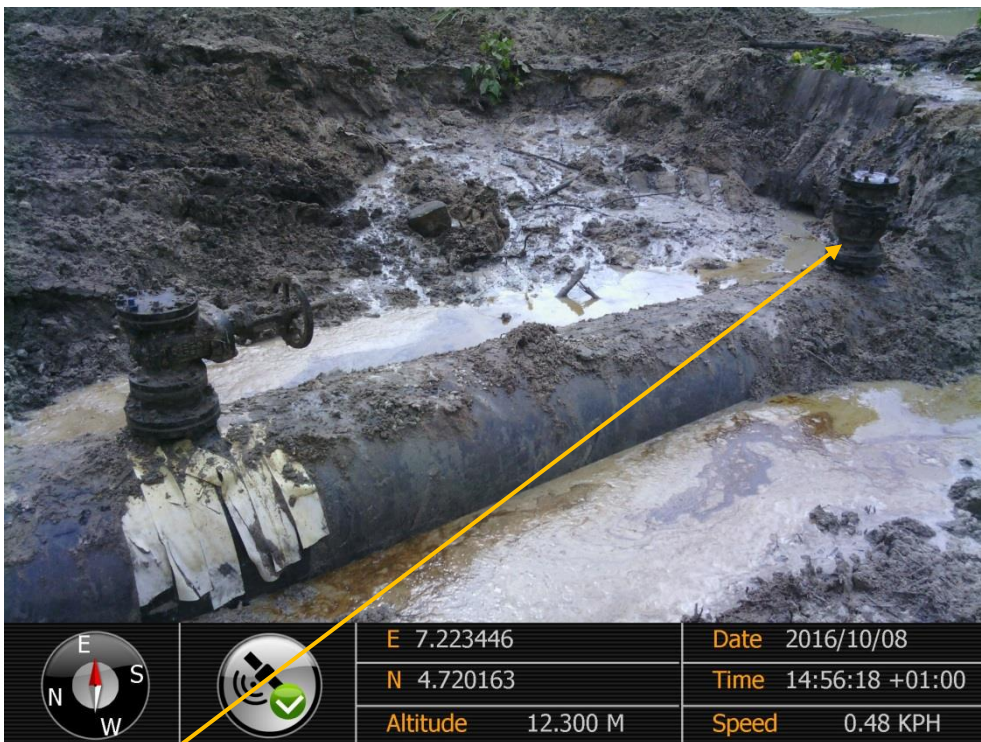

Overview: Part of spill impact on 28" Nkpoku-Bomu Pipeline at Kporghor-Ekporo-Gbam. Picture was taken during Joint Investigation of 10th October 2016.

Close-up: Leaking Illegal fitting on 28" Nkpoku-Bomu Pipeline at Kporghor-Ekporo-Gbam. Picture was taken during Joint Investigation of 10th October 2016.