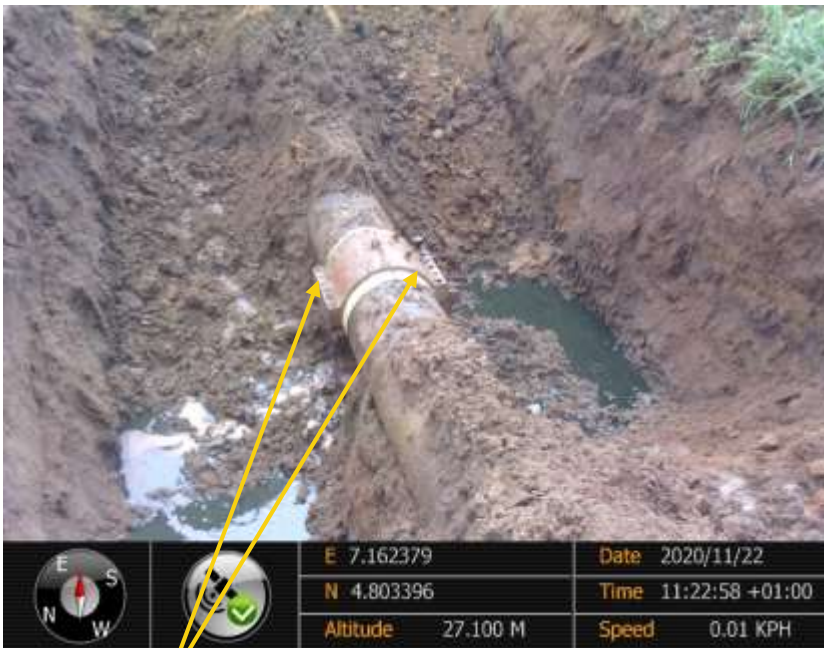

Overview: Part of spill impact on 24inch Ogale Bomu Pipeline at Agbeta.
 Picture was taken during Joint Investigation on 22nd November 2020

Close-up: Vandalized clamp bolts (11 pieces removed) on 24inch Ogale Bomu Pipeline at Agbeta.
 Picture was taken during Joint Investigation on 22nd November 2020