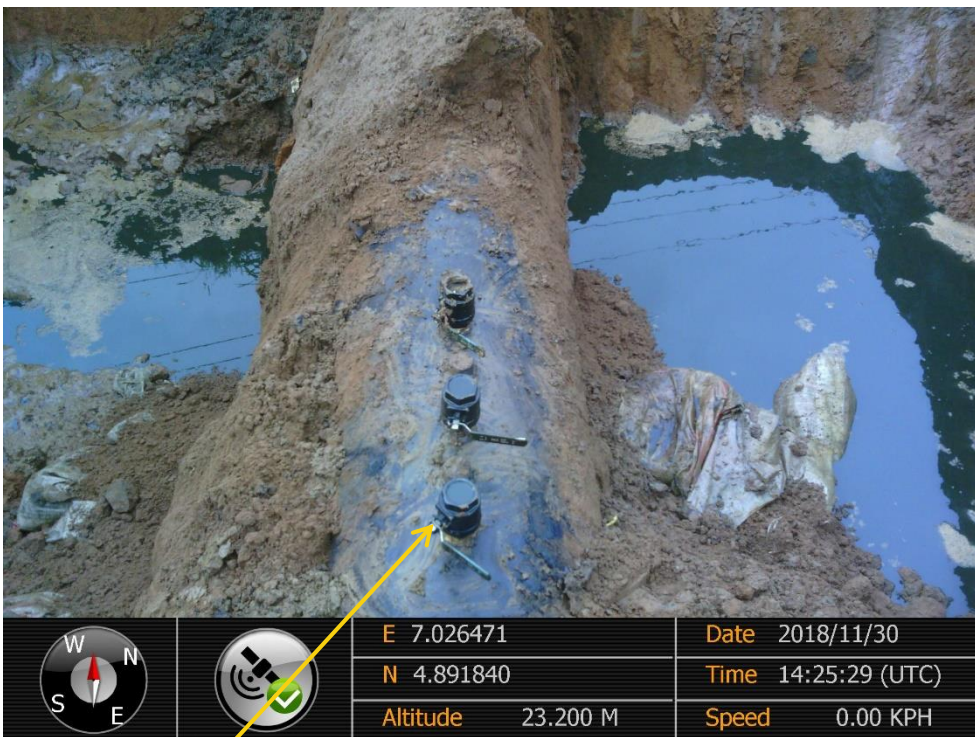

**Overview:** Part of spill impact on 28" Nkpoku - Bomu Pipeline Right of Way at Rumuowha-Eneka. Picture was taken during Joint Investigation of 30<sup>th</sup> November 2018.

**Close-up:** Leaking Illegal fitting on 28" Nkpoku - Bomu Pipeline at Rumuowha-Eneka. Picture was taken during Joint Investigation of 30<sup>th</sup> November 2018.