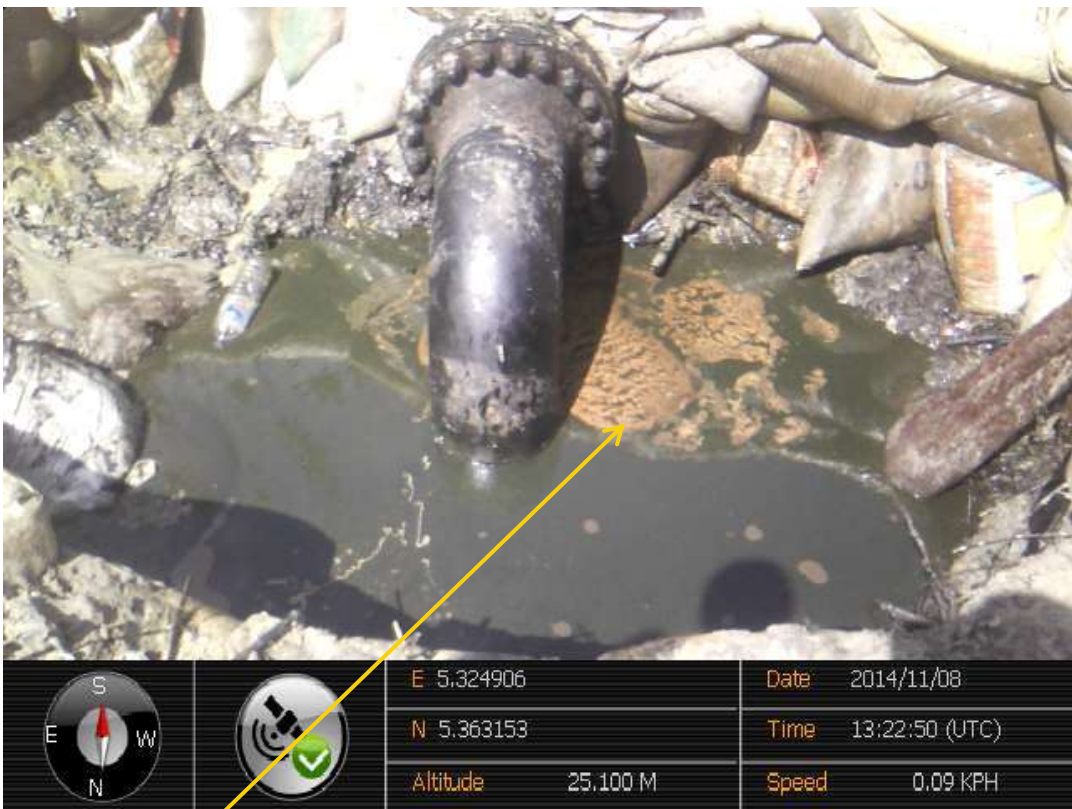

Overview: Part of spill impact on 12" Estuary LP Delivery line Right of Way at Youbebe. Picture was taken during Joint Investigation of 8th November 2014.

Close-up: Bubbling from corrosion on 12" Estuary LP Delivery line at Youbebe. Picture was taken during Joint Investigation of 8th November 2014.