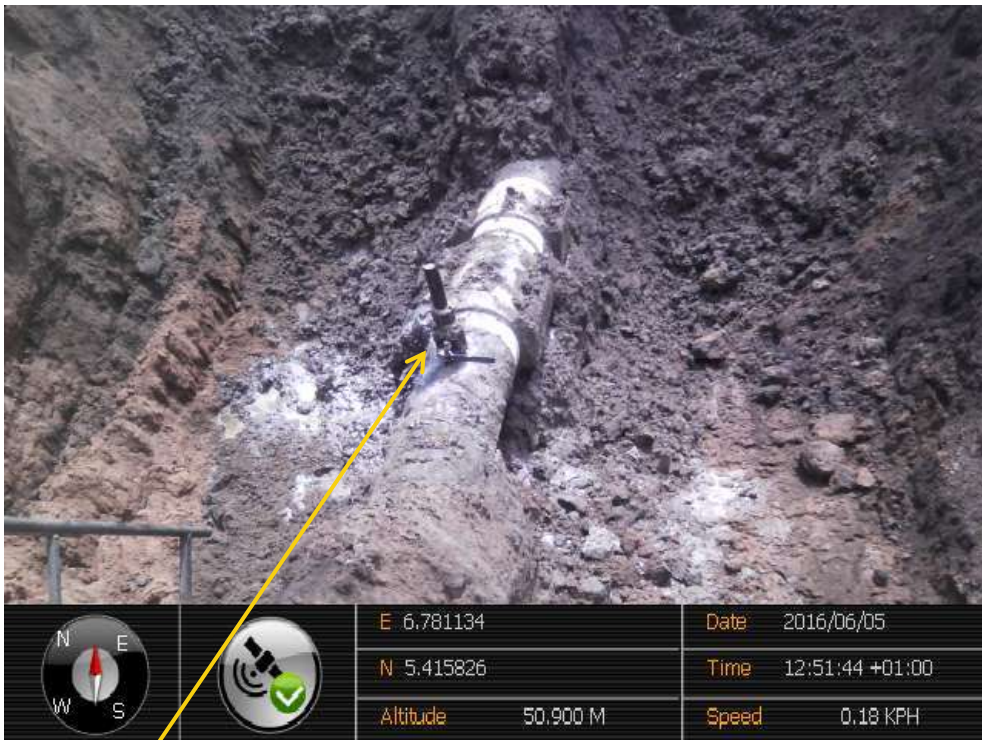

Overview: Part of Spill Impact on 16" Egbema-Assa Pipeline Right of Way at Ekpeagah. Picture was taken during Joint Investigation of 5th June 2016.

Close-up: Illegal fitting on 16" Egbema-Assa Pipeline at Ekpeagah. Picture was taken during Joint Investigation of 5th June 2016.