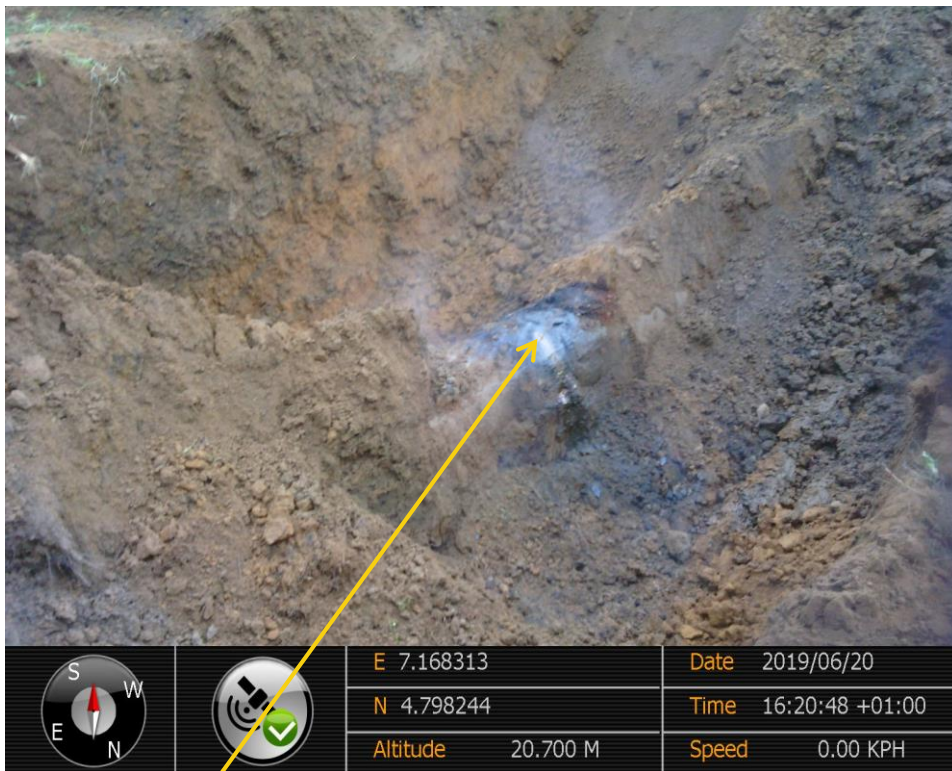

**Overview:** Part of spill impact on 24" Nkpoku-Bomu Pipeline Right of Way at Egbalor. Picture was taken during Joint Investigation of 20<sup>th</sup> June 2018.

**Close-up:** Hack Saw Cut on 24" Nkpoku-Bomu Pipeline at Egbalor. . Picture was taken during Joint Investigation of 20<sup>th</sup> June 2018.