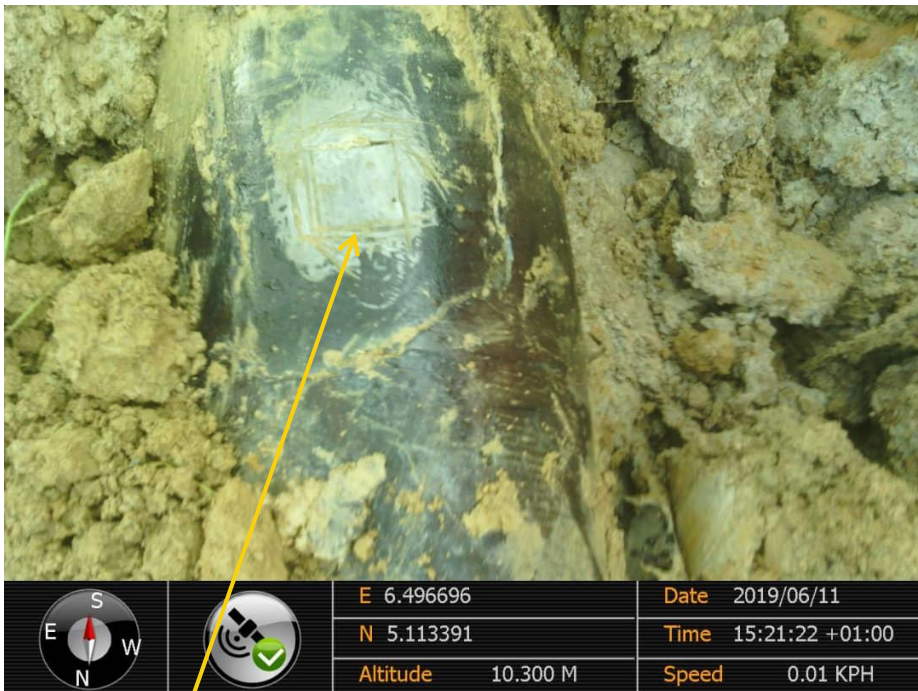

**Overview:** Part of spill impact on 14" Okordia-Rumuekpe Pipeline Right of Way at Akara-Olu. Picture was taken during Joint Investigation of 11<sup>th</sup> June 2019.

**Close-up:** Hack Saw Cut on 14" Okordia-Rumuekpe Pipeline at U Akara-Olu. Picture was taken during Joint Investigation of 11<sup>th</sup> June 2019.