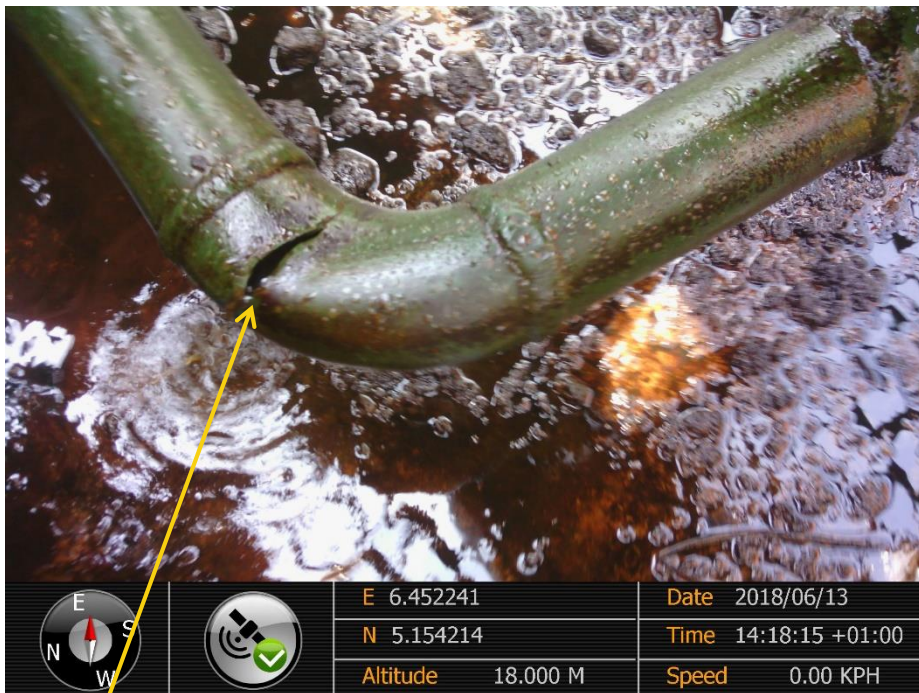

Overview: Part of spill impact on Okordia Manifold at Ikarama. Picture was taken during Joint Investigation of 13th June 2018.

Close-up: Cut/Punctured Elbow on Okordia Manifold at Ikarama. Picture was taken during Joint Investigation of 13th June 2018.