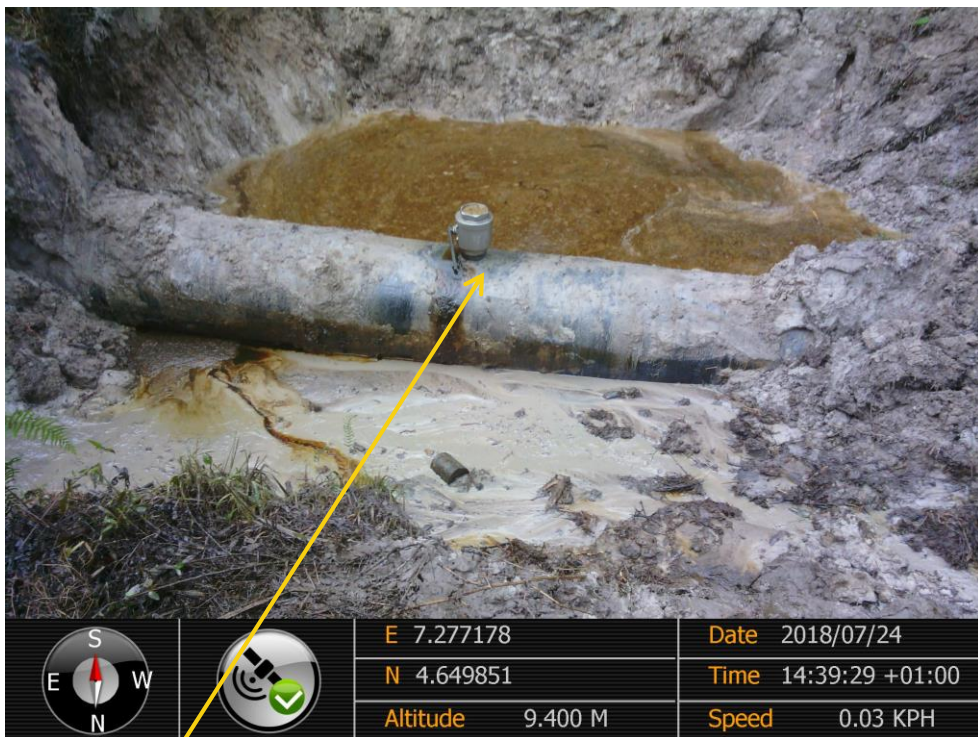

Overview: Part of spill impact on 24" Bomu-Bonny Pipeline at Mogho. Picture was taken during Joint Investigation of 24th July 2018.

Close-up: Illegal Fitting on 24" Bomu-Bonny Pipeline at Mogho. Picture was taken during Joint Investigation of 24th July 2018.