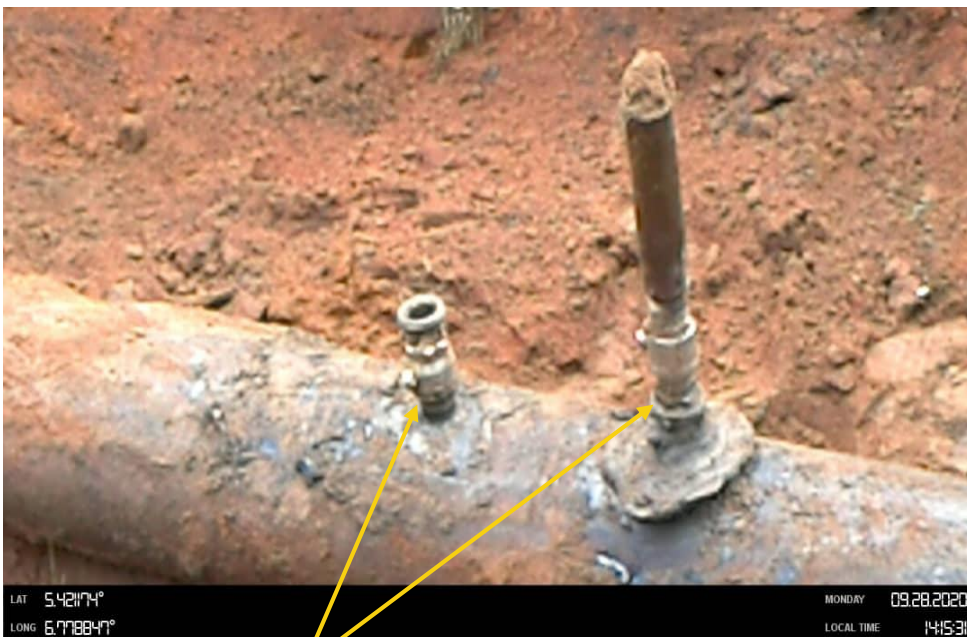

Overview: Part of spill impact on 16" Egbema - Assa Pipeline at Ekpeaga. Picture was taken during Joint Investigation on 28th September 2020.

Close-up: 2 nos crude oil theft points installed at 12 o'clock position on 16" Egbema Assa Pipeline at Ekpeaga. Picture was taken during Joint Investigation on 28th September 2020.