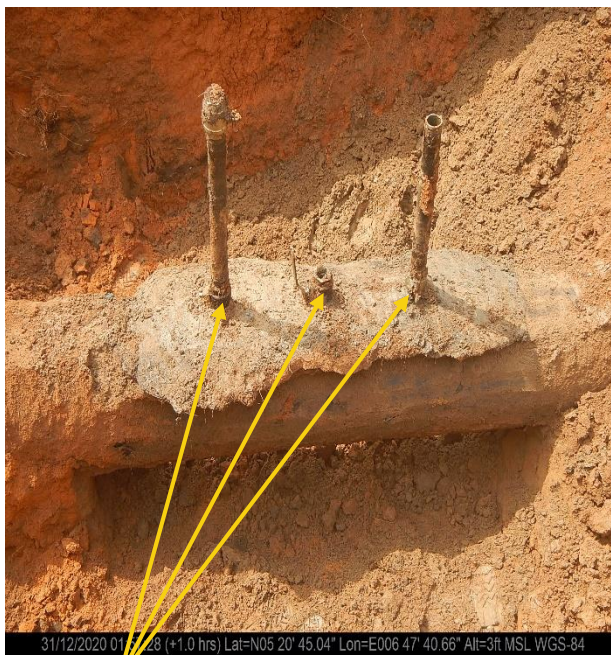

Overview: Part of spill impact on 18" Assa - Rumuekpe Pipeline Right of Way at Ochia. Picture was taken during Joint Investigation of 31st December 2020.

Close-up: 3nos of crude oil theft points installed at 12 o'clock position on 18" Assa - Rumuekpe Pipeline at Ochia. Picture was taken during Joint Investigation of 31st December 2020.