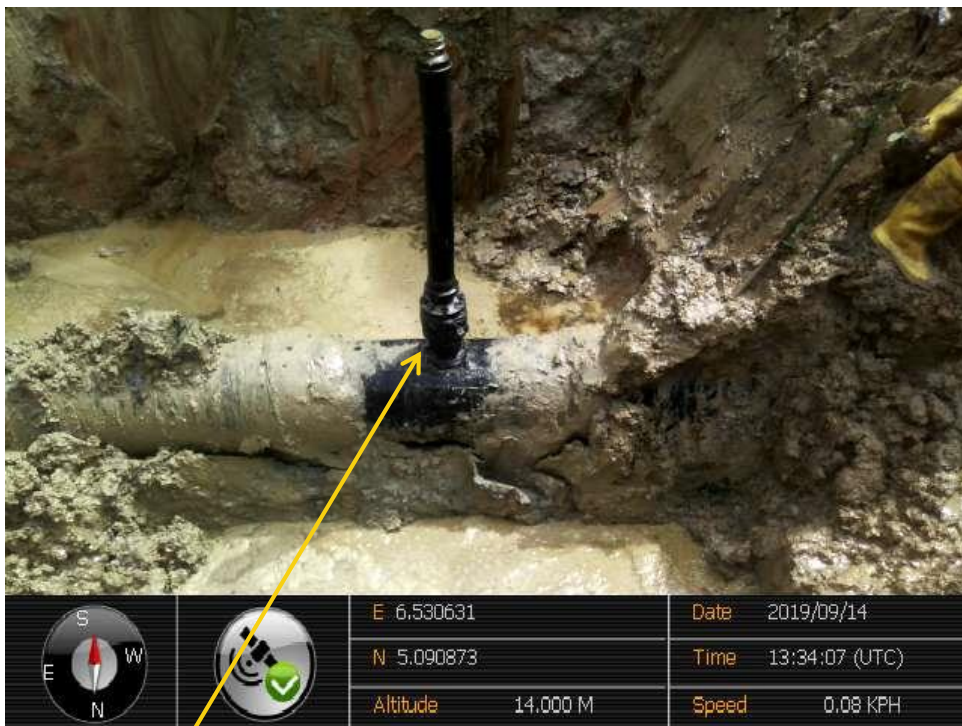

Overview: Part of spill impact on 14" Okordia - Rumuekpe Pipeline Right of Way at Ukpeliede. Picture was taken during Joint Investigation of 14<sup>th</sup> September 2019.

Close-up: Illegal fitting on 14" Okordia - Rumuekpe Pipeline at Ukpeliede. Picture was taken during Joint Investigation of 14<sup>th</sup> September 2019.