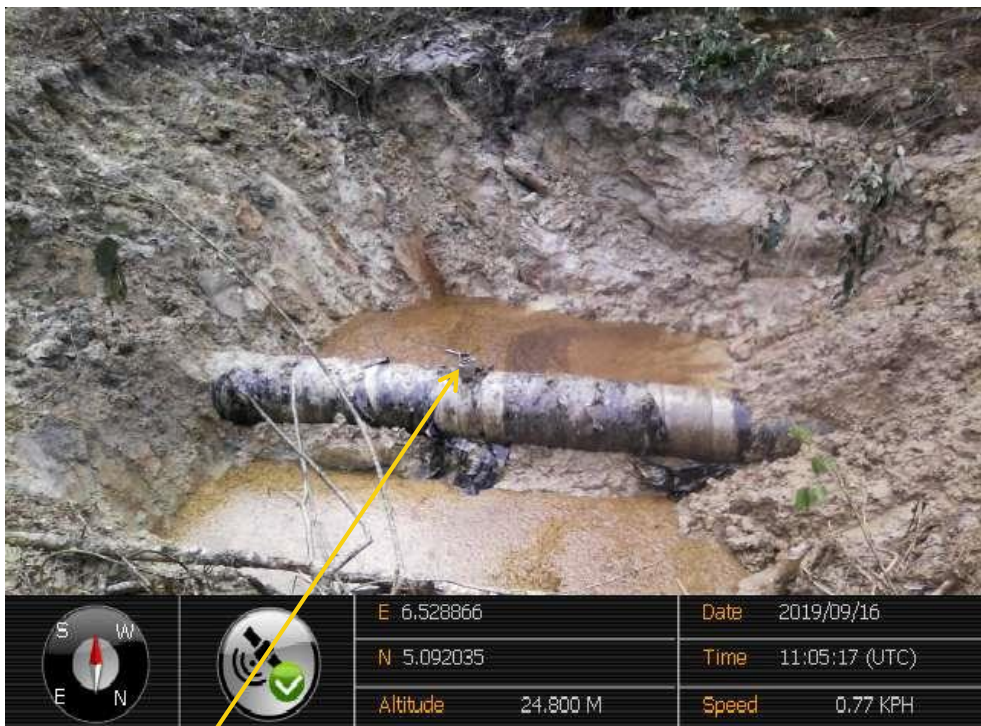

**Overview:** Part of spill impact on 14" Okordia - Rumuekpe Pipeline Right of Way at Ukpeliède. Picture was taken during Joint Investigation of 15<sup>th</sup> September 2019.

**Close-up:** Illegal fitting on 14" Okordia - Rumuekpe Pipeline at Ukpeliède. Picture was taken during Joint Investigation of 16<sup>th</sup> September 2019.