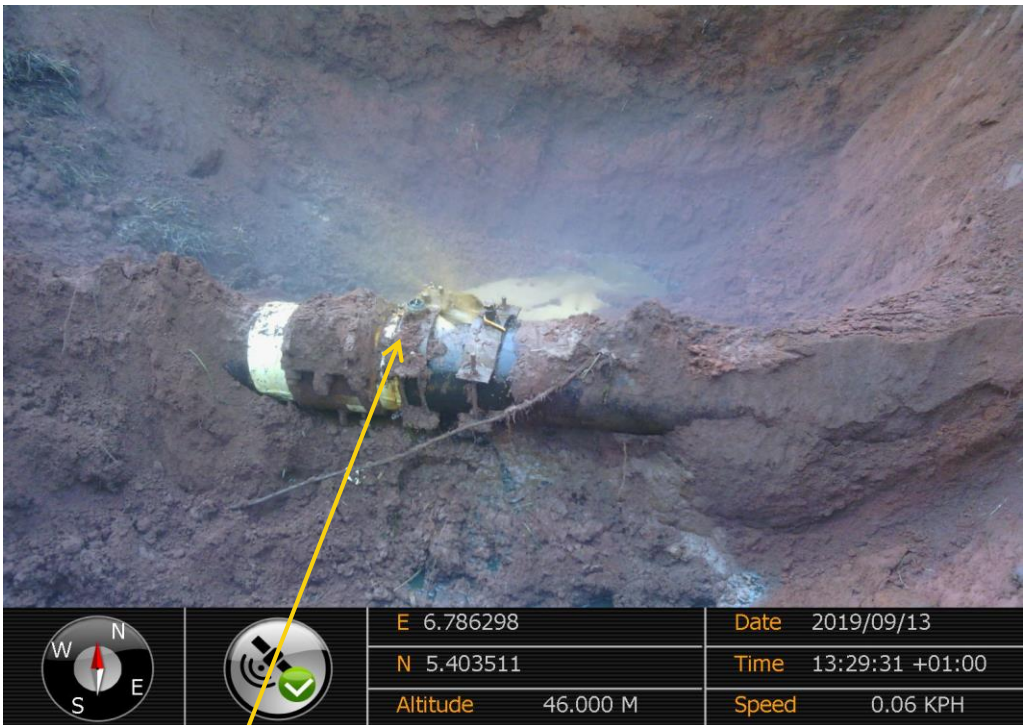

Overview: Part of spill impact on 16" Egbema – Assa Pipeline Right of Way at Obile. Picture was taken during Joint Investigation of 13th September 2019.

Close-up: Leaking Illegal fitting on 16" Egbema – Assa Pipeline at Obile. Picture was taken during Joint Investigation of 13th September 2019.