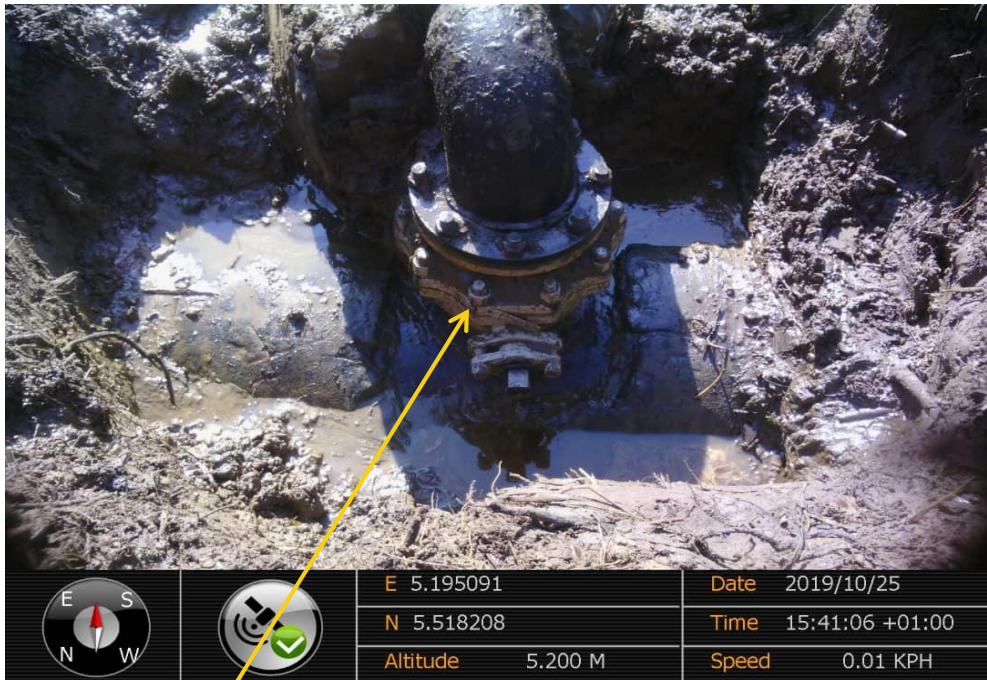

Overview: Part of spill impact on 24" Trans Escravos Pipeline Right of Way at Ogidigben. Picture was taken during Joint Investigation of 25th October 2019.

Close-up: Illegal fitting on 24" Trans Escravos Pipeline at Ogidigben. Picture was taken during Joint Investigation of 25th October 2019.