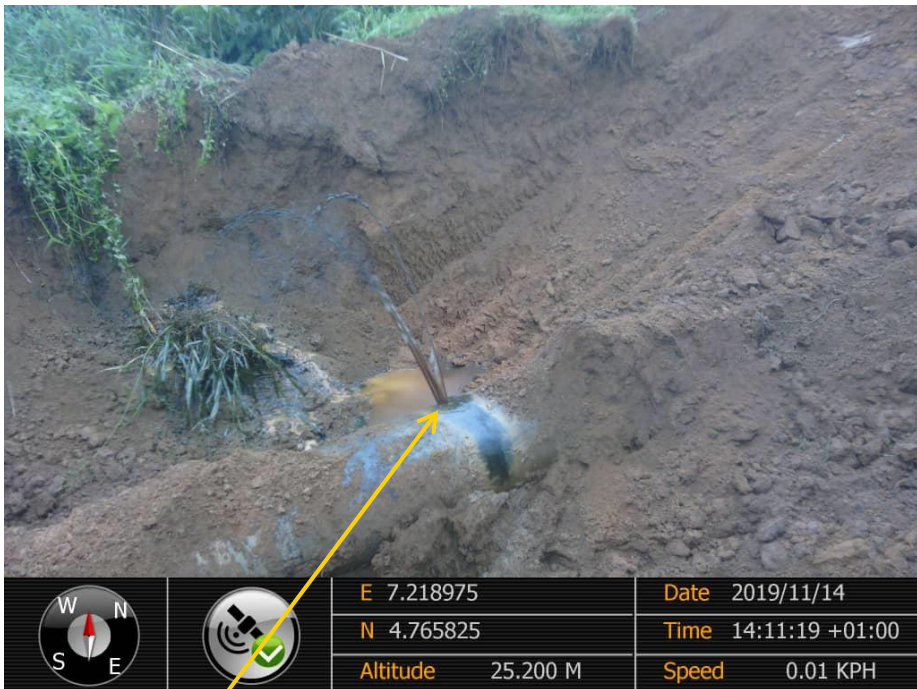

Overview: Part of spill impact on 24" Nkpoku - Bomu Pipeline Right of Way at Nonwa. Picture was taken during Joint Investigation of 14th November 2019.

Close-up: Hack Saw Cut on 24" Nkpoku - Bomu Pipeline at Nonwa. Picture was taken during Joint Investigation of 14th November 2019.