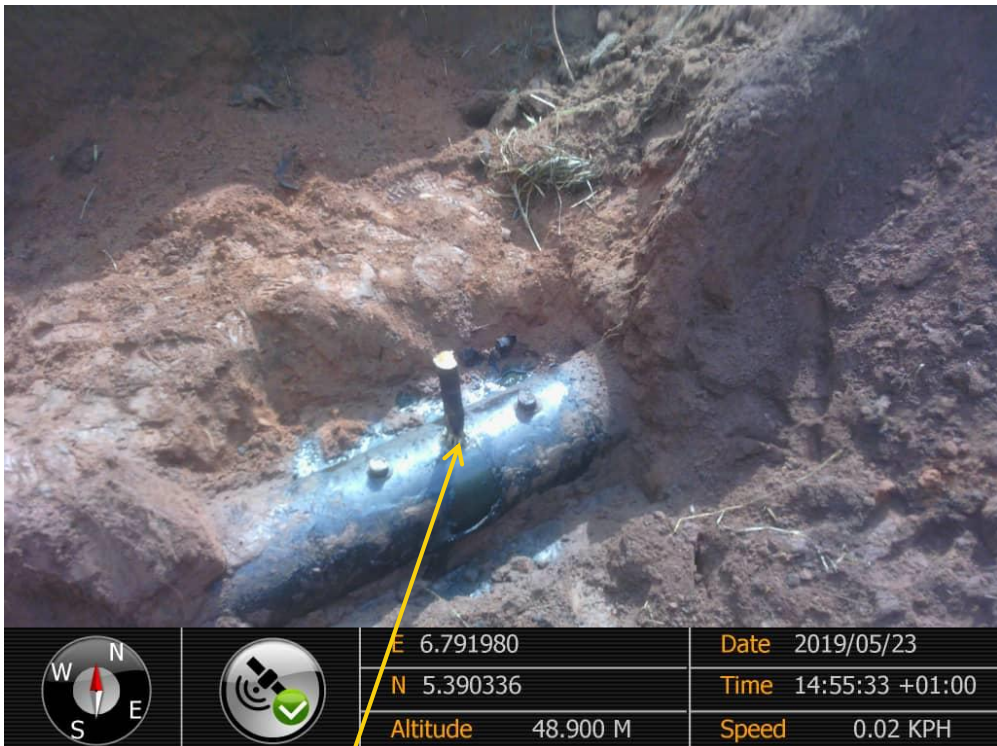

Overview: Part of spill impact on 16'' Egbema – Assa Pipeline Right of Way at Assa. Picture was taken during Joint Investigation of 23rd May 2019.

Close-up: Plugged leaking Illegal fitting on 16'' Egbema – Assa Pipeline at Assa. Picture was taken during Joint Investigation of 23rd May 2019