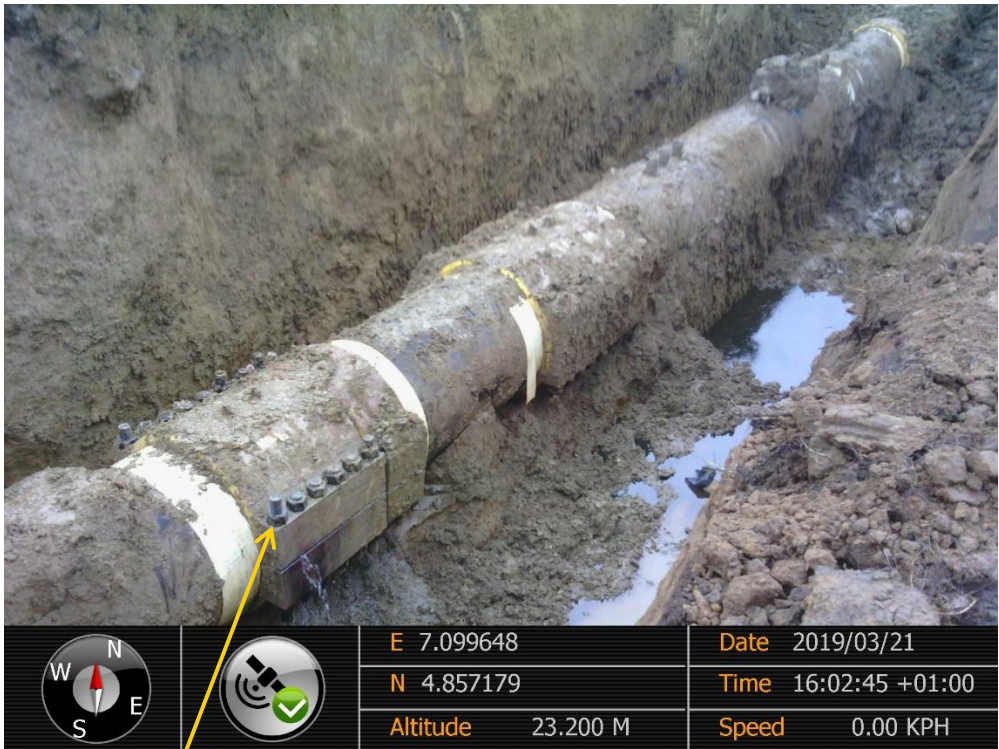

Overview: Part of spill impact on 36'' Nkpoku Bomu Pipeline Right of Way at Elenwo. Picture was taken during Joint Investigation of 21st March 2019.

Close-up: Tampered Clamp on 36'' Nkpoku Bomu Pipeline at Elenwo. Picture was taken during Joint Investigation of 21st March 2019