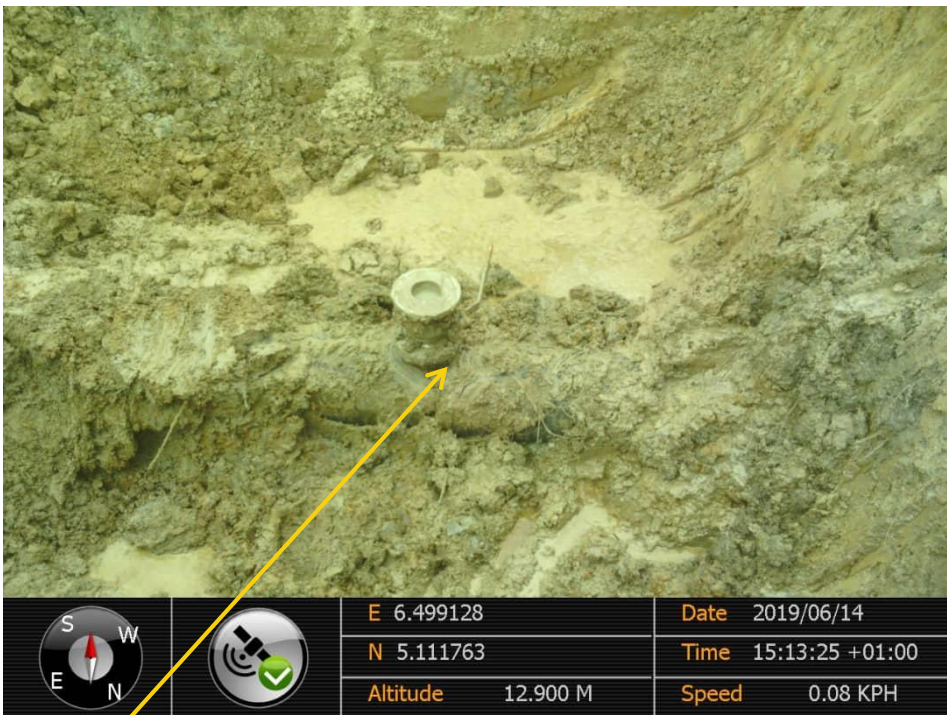

Overview: Part of spill impact on 14" Okordia - Rumuekpe Pipeline Right of Way at Akara - Olu. Picture was taken during Joint Investigation of 14th June 2019.

Close-up: Illegal fitting on 14" Okordia - Rumuekpe Pipeline at Akara - Olu. Picture was taken during Joint Investigation of 14th June 2019.