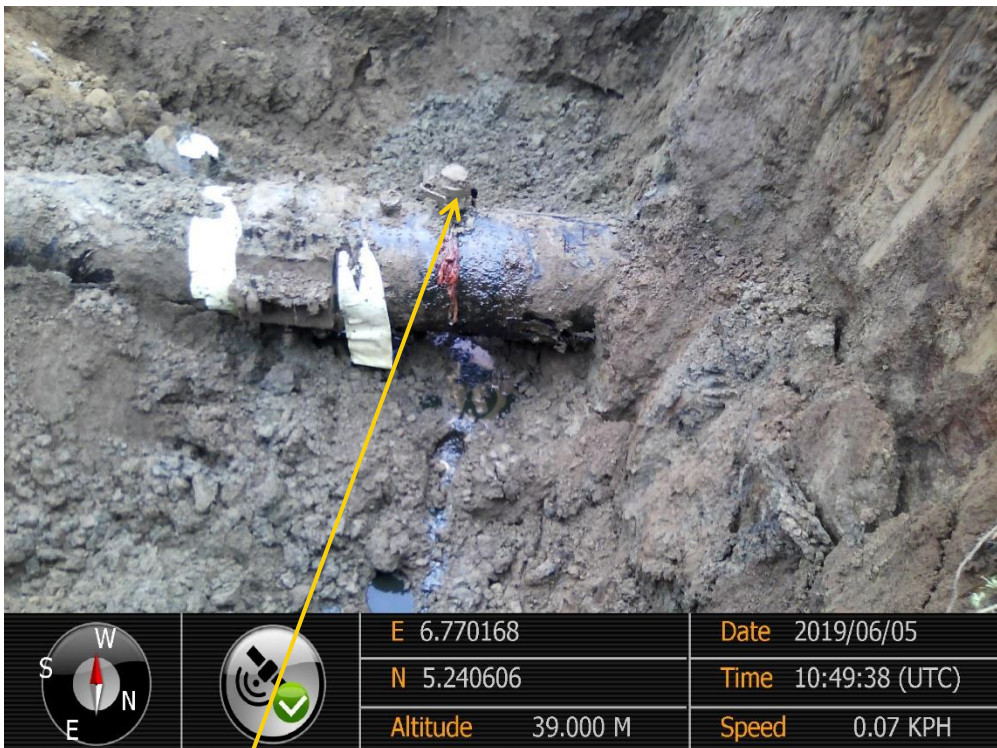

Overview: Part of spill impact on 18" Assa – Rumuekpe Pipeline Right of Way at Egbeda
 Picture was taken during Joint Investigation of 5th June 2019.

Close-up: Leaking Illegal fitting on 18" Assa – Rumuekpe Pipeline at Egbeda. Picture was taken during Joint Investigation of 5th June 2019