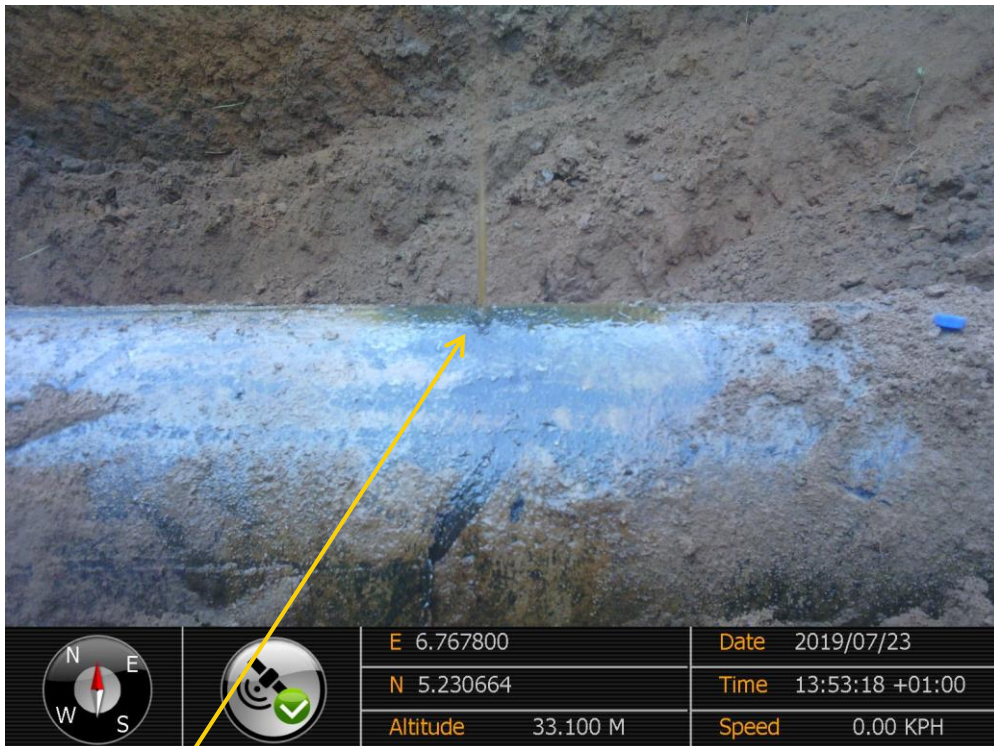

Overview: Part of spill impact on 18" Assa - Rumuekpe Pipeline Right of Way at Egbeda. Picture was taken during Joint Investigation of 22nd July 2019.

Close-up: Hawksaw Cut on 18" Assa - Rumuekpe Pipeline Egbeda. Picture was taken during Joint Investigation of 22nd July 2019