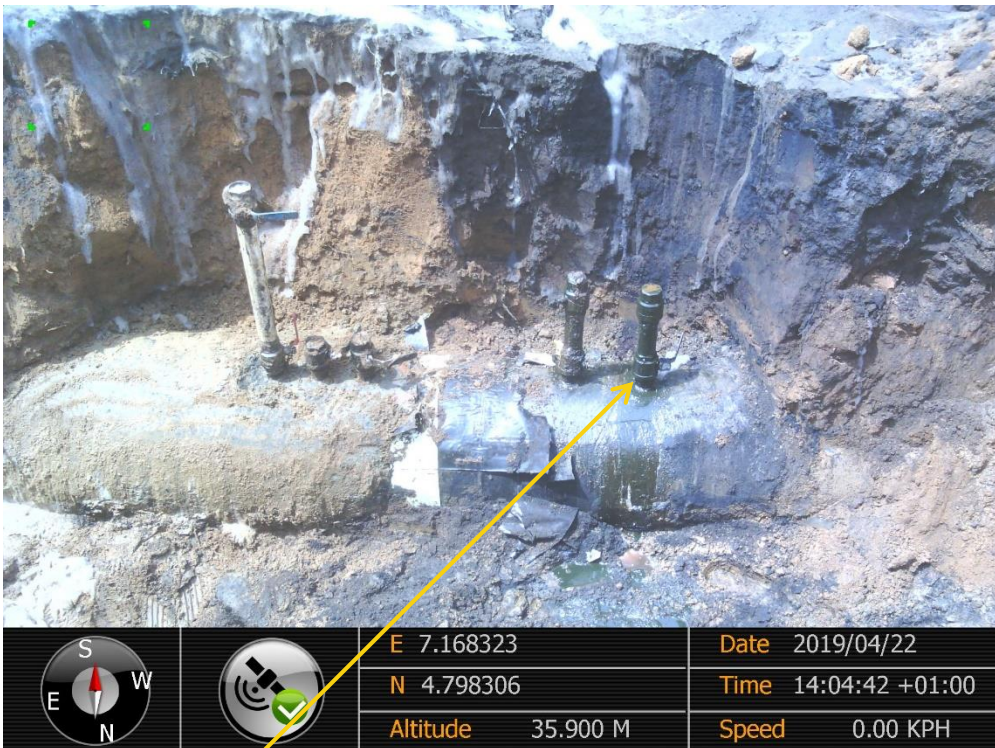

Overview: Part of spill impact on 24" Nkpoku – Bomu Pipeline Right of Way at Egbalor. Picture was taken during Joint Investigation of 22nd April 2019.

Close-up: Leaking Illegal fitting on 24" Nkpoku – Bomu Pipeline at Egbalor. Picture was taken during Joint Investigation of 22nd April 2019