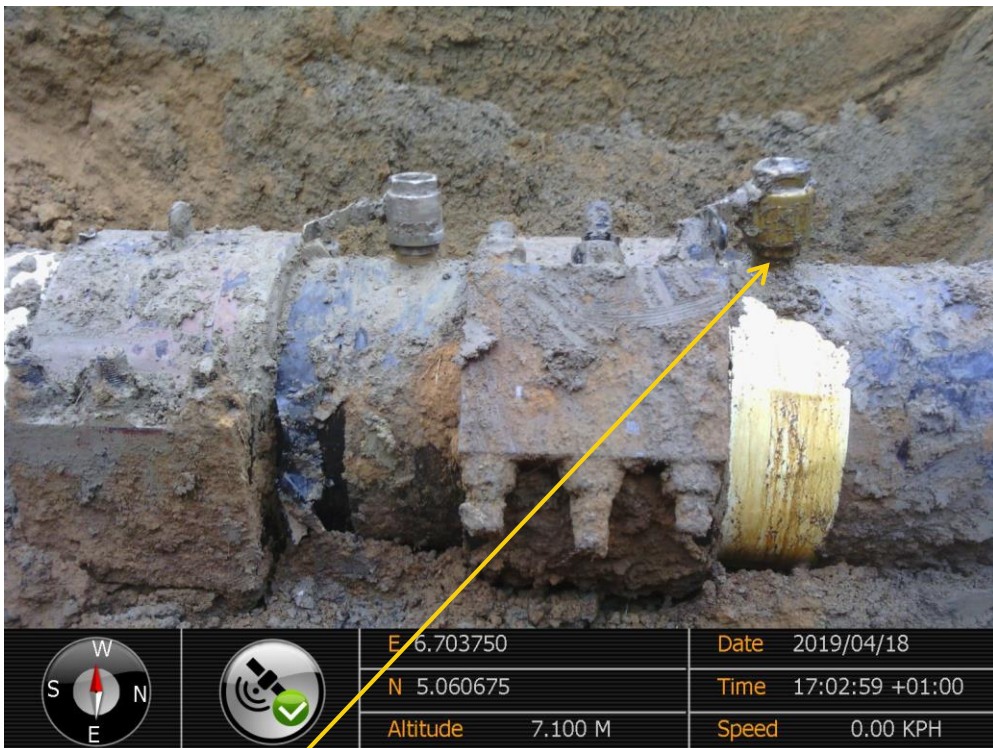

Overview: Part of spill impact on 18" Assa – Rumuekpe Pipeline Right of Way at Elele-Alimini. Picture was taken during Joint Investigation of 18th April 2019.

Close-up: leaking Illegal Fitting on 18" Assa – Rumuekpe Pipeline at Elele-Alimini. Picture was taken during Joint Investigation of 18th April 2019