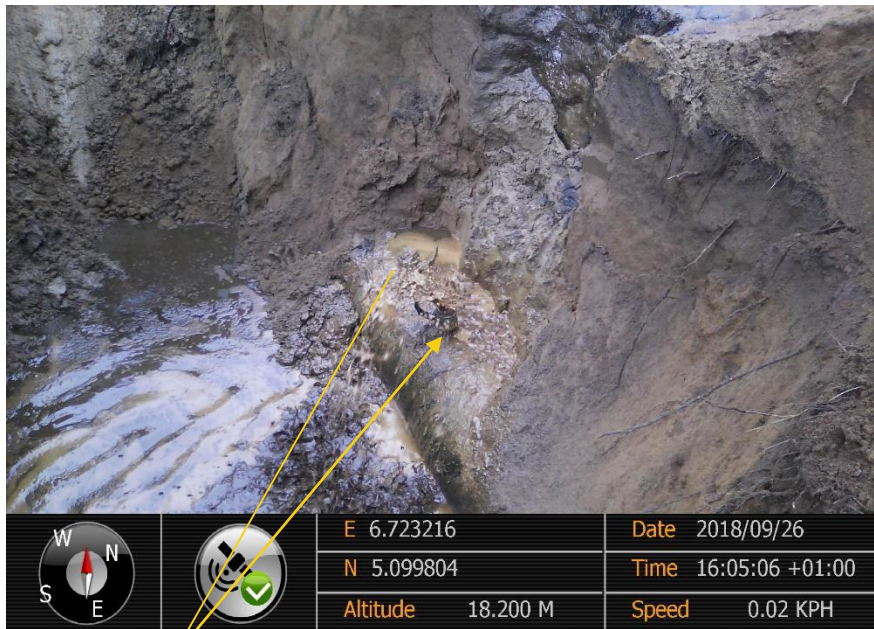

Overview: Part of spill impact on 18'' Assa – Rumuekpe Pipeline Right of Way at Akpabu. Picture was taken during Joint Investigation of 26th September 2018.

Close up: Illegal fittings on 18'' Assa – Rumuekpe Pipeline at Akpabu. Picture was taken during Joint Investigation of 26th September 2018.