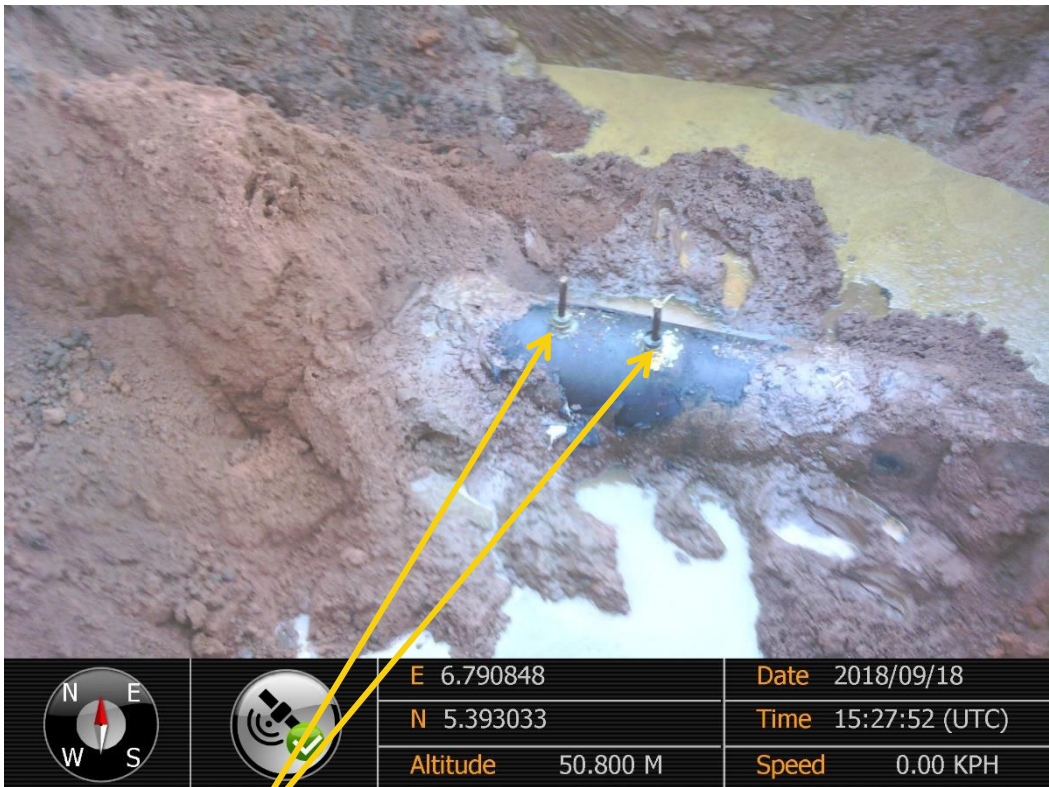

**Overview:** Part of spill impact on 16" Egbema-Assa Pipeline Right of Way at Assa. Picture was taken during Joint Investigation of 18<sup>th</sup> September 2018.

**Close-up:** Illegal fittings on 16" Egbema-Assa Pipeline at Assa. Picture was taken during Joint Investigation of 18<sup>th</sup> September 2018.