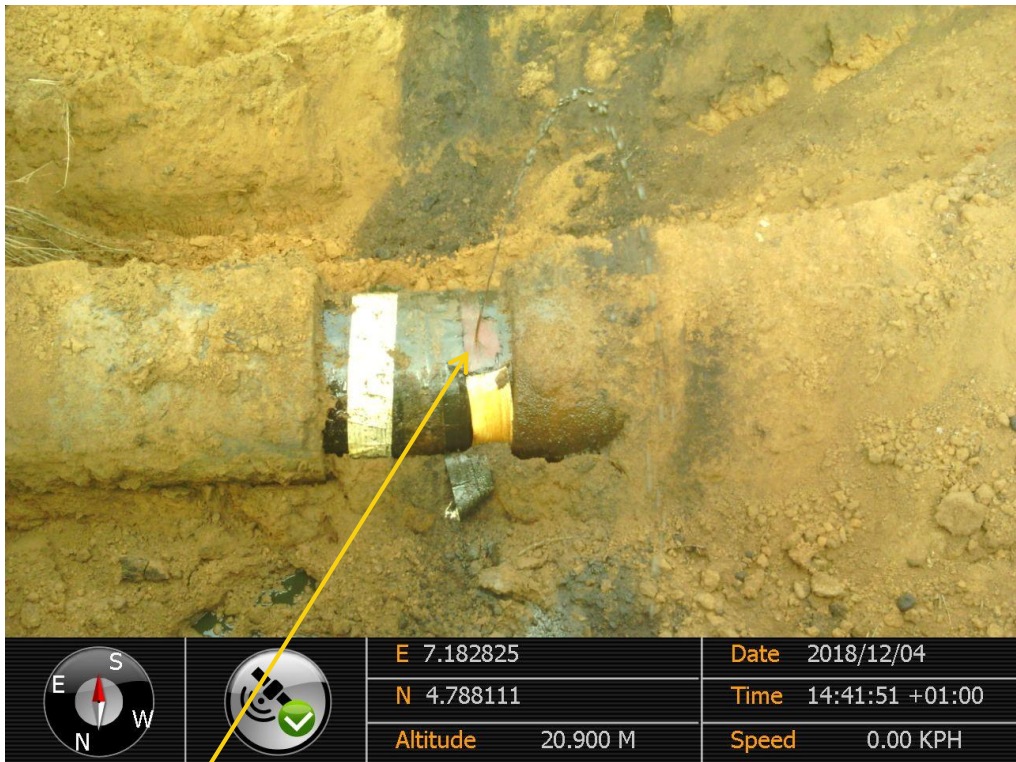

Overview: Part of spill impact on 24" Nkpoku - Bomu Pipeline Right of Way at Egbalor. Picture was taken during Joint Investigation of 29th November 2018.

Close-up: Hacksaw Cut on 24" Nkpoku - Bomu Pipeline at Egbalor. Picture was taken during Joint Investigation of 4th December 2018.