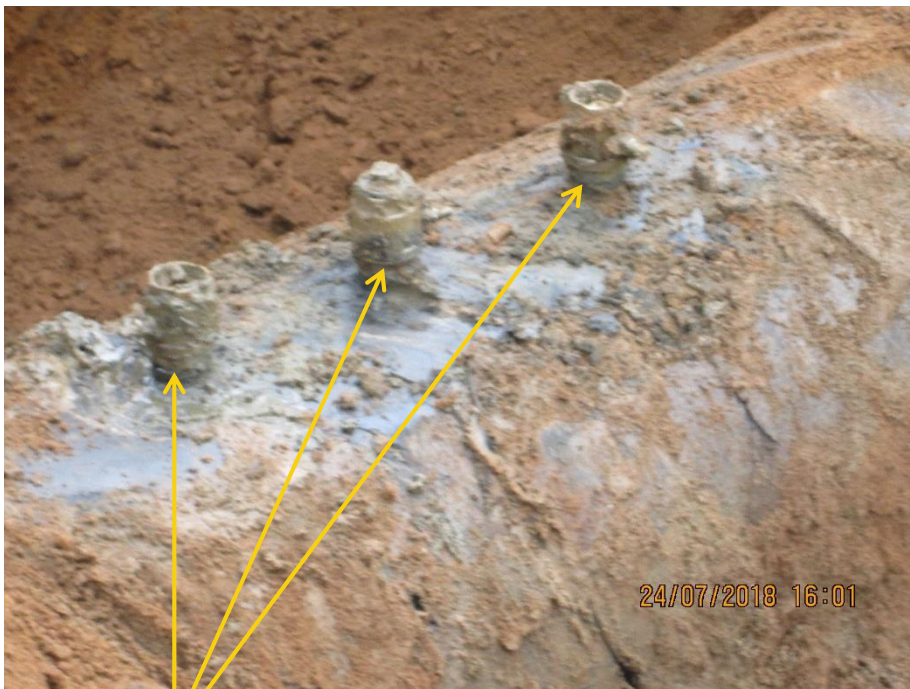

Overview: Part of spill impact on 28" Nkpoku - Bomu Pipeline at Rumuokwurusi. Picture was taken during Joint Investigation of 9th July 2018.

Close-up: Illegal Fittings on 28" Nkpoku - Bomu Pipeline at Rumuokwurusi. Picture was taken during Joint Investigation of 24th July 2018.