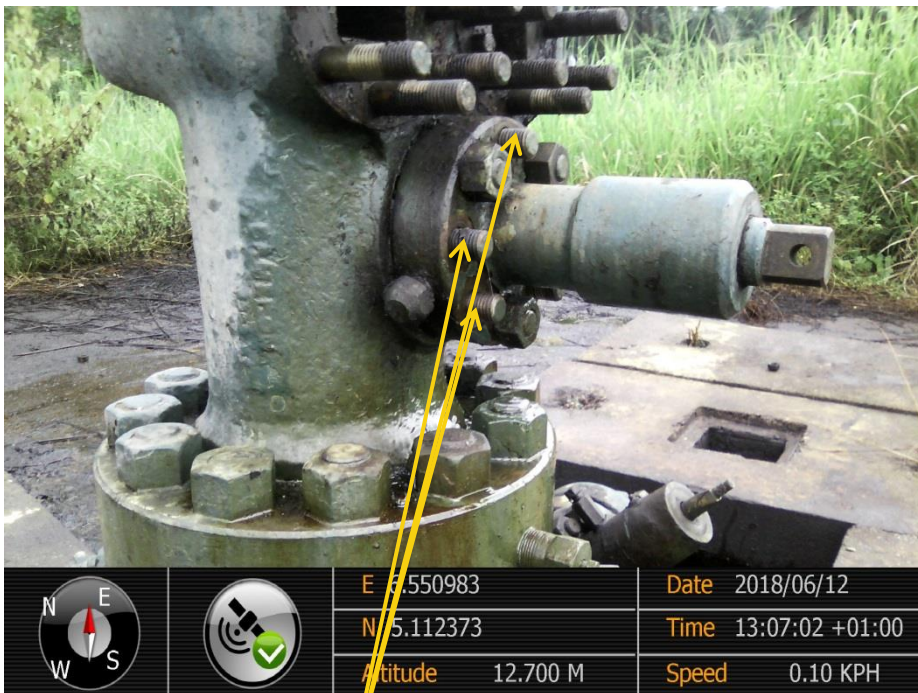

**Overview:** Part of spill impact Ubie Well 5 L/S Well head at Idu-Ekpeye. Picture was taken during Joint Investigation of 12<sup>th</sup> June 2018.

**Close-up:** Tampered Master Valve bolts on Ubie Well 5 L/S Well head at Idu-Ekpeye. Picture was taken during Joint Investigation of 12<sup>th</sup> June 2018.