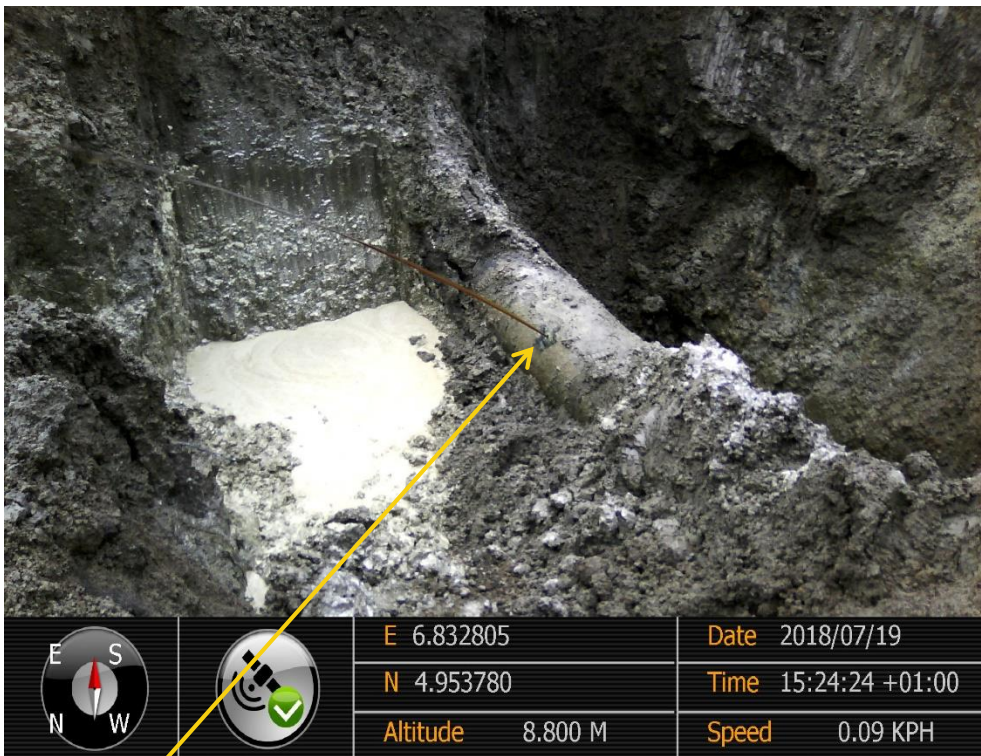

Overview: Part of spill impact on 20" Rumuekpe - Nkpoku Pipeline at Ibaa. Picture was taken during Joint Investigation of 18th July 2018.

Close-up: Drilled Hole on 20" Rumuekpe - Nkpoku Pipeline at Ibaa. Picture was taken during Joint Investigation of 19th July 2018.