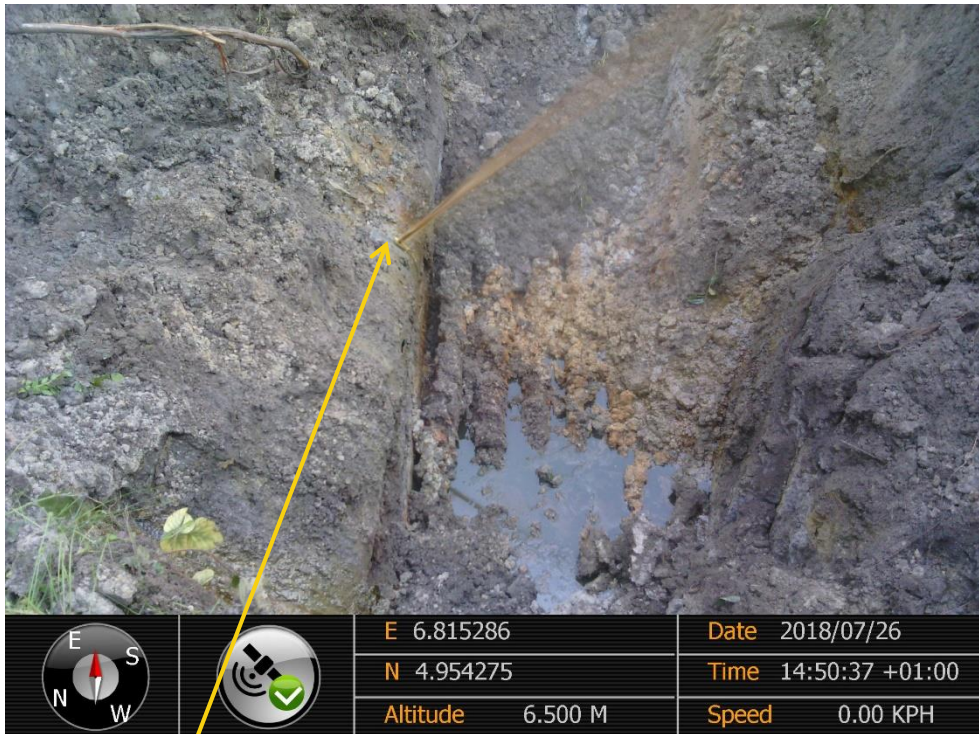

Overview: Part of spill impact on 20" Rumuekpe - Nkpoku Pipeline at Ibaa. Picture was taken during Joint Investigation of 26th July 2018.

Close-up: Hacksaw Cut on 20" Rumuekpe - Nkpoku Pipeline at Ibaa. Picture was taken during Joint Investigation of 26th July 2018.