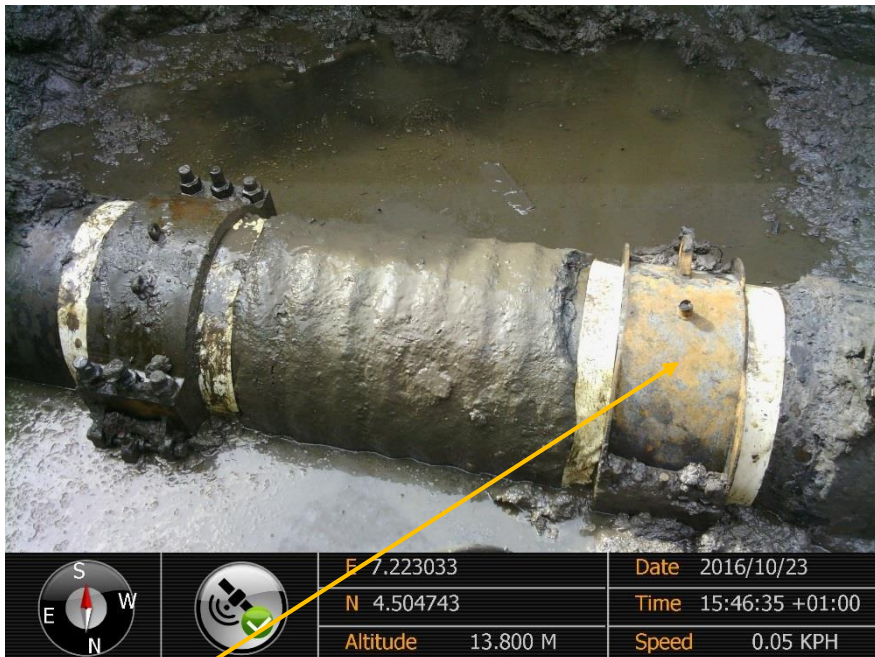

Overview: Part of spill impact 28" Bomu-Bonny Pipeline at Okolo Launch. Picture was taken during Joint Investigation of 22<sup>nd</sup> October 2016.

Close-up: Tampered clamp on 28" Bomu-Bonny Pipeline at Okolo Launch. Picture was taken during Joint Investigation of 23<sup>rd</sup> October 2016.