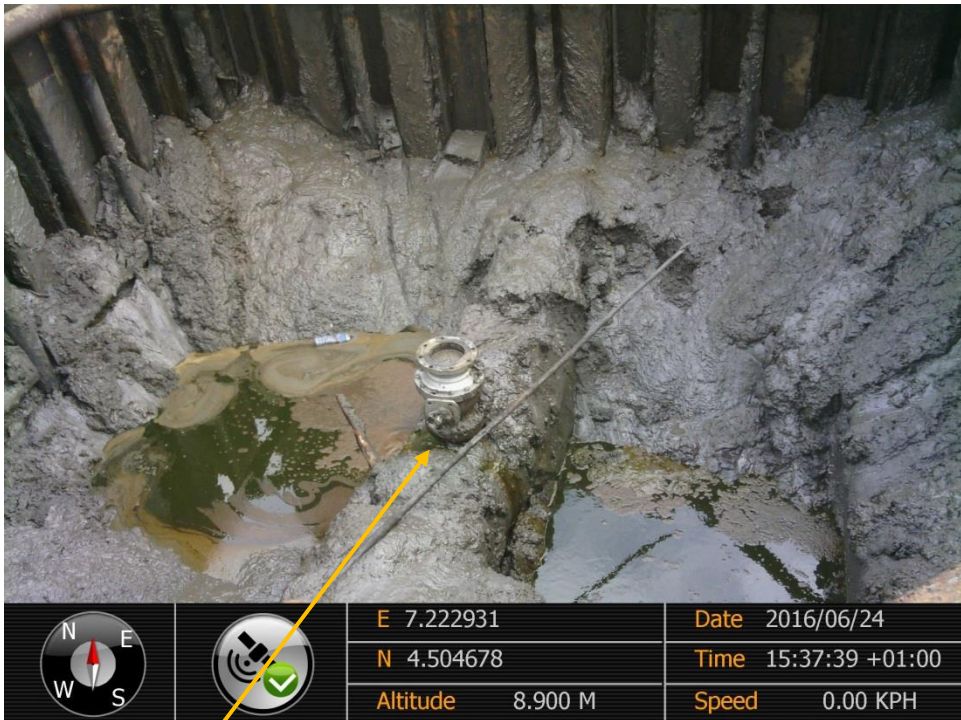

Overview: Part of spill impact on 28" Bomu-Bonny Pipeline at Okolo Launch. Picture was taken during Joint Investigation of 11th June 2016.

Close-up: Illegal fitting on 28" Bomu-Bonny Pipeline at Okolo Launch. Picture was taken during Joint Investigation of 24th June 2016.